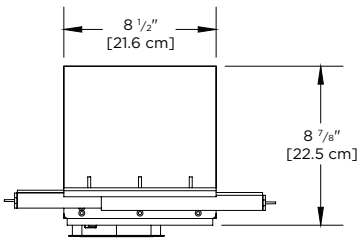

SPECIFICATIONS

MATERIALS

Tweeter size	2.5" (63.5 mm)
Tweeter type	UBD™ mid/high
Woofer count	2
Woofer size	3 × 6" (7.6 × 15.2 cm)
Woofer type	Coated paper

DIMENSIONS

Enclosure size (L × W × D)	16 × 8 1/2 × 8 7/8" (40.6 × 21.6 × 22.5 cm)
Product weight (ea.)	16.65 lbs (7.55 kg)
Shipping weight (ea.)	24 lbs (10.8 kg)

SUBWOOFER

16 × 8 1/2 × 8 7/8" (40.6 × 21.6 × 22.5 cm)	16 × 8 1/2 × 8 7/8" (40.6 × 21.6 × 22.5 cm)
16.15 lbs (7.32 kg)	16.15 lbs (7.32 kg)
23.5 lbs (10.66 kg)	23.5 lbs (10.66 kg)

SUBWOOFER

300W	300W
4 ohm	4 ohm
4 ohm	4 ohm
28 Hz - 200 Hz	28 Hz - 200 Hz

59041-1000-1
59041-1010-1
59041-1020-1
59041-1030-1

SUBWOOFER

59009-1000-1
59009-1010-1
59009-1020-1
59009-1030-1

DIMENSIONS

PHOTOS

Side view

Front view

Square Frameless Grill installed