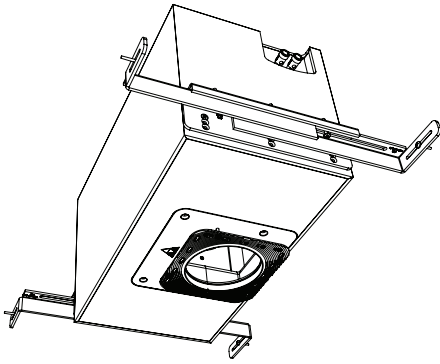

SPECIFICATIONS

MATERIALS

Tweeter size	2.5" (63.5 mm)
Tweeter type	UBD™ mid/high
Woofer count	2
Woofer size	3 × 6" (7.6 × 15.2 cm)
Woofer type	Coated paper

DIMENSIONS

Enclosure size (L × W × D)	16 × 8 1/2 × 8 7/8" (40.6 × 21.6 × 22.5 cm)
Product weight (ea.)	16.65 lbs (7.55 kg)
Shipping weight (ea.)	24 lbs (10.8 kg)