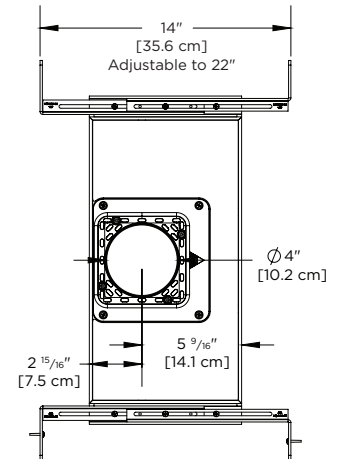

SPECIFICATIONS

MATERIALS

Tweeter size	2.5" (63.5 mm)
Tweeter type	UBD™ mid/high
Woofer count	2
Woofer size	3 × 6" (7.6 × 15.2 cm)
Woofer type	Coated paper

DIMENSIONS

Enclosure size (L × W × D)	16 × 8 1/2 × 8 7/8" (40.6 × 21.6 × 22.5 cm)
Product weight (ea.)	16.65 lbs (7.55 kg)
Shipping weight (ea.)	24 lbs (10.8 kg)

SUBWOOFER

16 × 8 1/2 × 8 7/8" (40.6 × 21.6 × 22.5 cm)	16 × 8 1/2 × 8 7/8" (40.6 × 21.6 × 22.5 cm)
16.15 lbs (7.32 kg)	16.15 lbs (7.32 kg)
23.5 lbs (10.66 kg)	23.5 lbs (10.66 kg)

SUBWOOFER

300W	300W
4 ohm	4 ohm
4 ohm	4 ohm
28 Hz - 200 Hz	28 Hz - 200 Hz

PRODUCT PAGE

PRODUCT NUMBERS

with Round Frameless Grill	59041-1000-1
with Square Frameless Grill	59041-1010-1
with Round Micro Frame Grill	59041-1020-1
with Square Micro Frame Grill	59041-1030-1

FULL-RANGE

59041-1000-1
59041-1010-1
59041-1020-1
59041-1030-1

SUBWOOFER

59009-1000-1
59009-1010-1
59009-1020-1
59009-1030-1

DIMENSIONS

PHOTOS

Side view

Front view

Square Frameless Grill installed