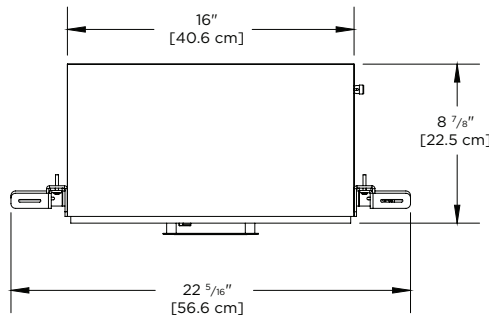

SPECIFICATIONS

MATERIALS

Tweeter size	2.5" (63.5 mm)
Tweeter type	UBD™ mid/high
Woofer count	2
Woofer size	3 × 6" (7.6 × 15.2 cm)
Woofer type	Coated paper

DIMENSIONS

Enclosure size (L × W × D)	16 × 8 1/2 × 8 7/8" (40.6 × 21.6 × 22.5 cm)
Product weight (ea.)	16.65 lbs (7.55 kg)
Shipping weight (ea.)	24 lbs (10.8 kg)

SUBWOOFER

16 × 8 1/2 × 8 7/8" (40.6 × 21.6 × 22.5 cm)	16 × 8 1/2 × 8 7/8" (40.6 × 21.6 × 22.5 cm)
16.15 lbs (7.32 kg)	16.15 lbs (7.32 kg)
23.5 lbs (10.66 kg)	23.5 lbs (10.66 kg)

SUBWOOFER

300W	300W
4 ohm	4 ohm
4 ohm	4 ohm
28 Hz - 200 Hz	28 Hz - 200 Hz

PRODUCT PAGE

PRODUCT NUMBERS

with Round Frameless Grill	59041-1000-1
with Square Frameless Grill	59041-1010-1
with Round Micro Frame Grill	59041-1020-1
with Square Micro Frame Grill	59041-1030-1

FULL-RANGE

59041-1000-1
59041-1010-1
59041-1020-1
59041-1030-1

SUBWOOFER

59009-1000-1
59009-1010-1
59009-1020-1
59009-1030-1

DIMENSIONS

PHOTOS

Side view

Front view

Square Frameless Grill installed