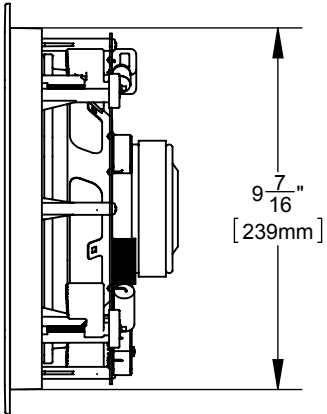

Triad InCeiling R28 Open

TOP VIEW

FRONT VIEW

SIDE VIEW

FRONT VIEW
ROUND GRILL

FRONT VIEW
SQUARE GRILL