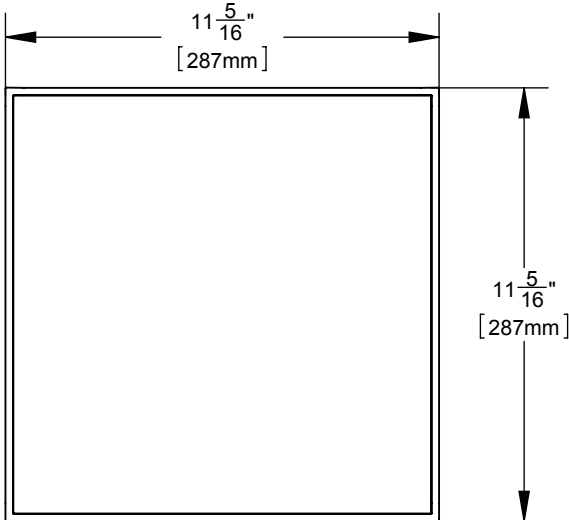

Triad InCeiling R28 Open

TOP VIEW

FRONT VIEW

SIDE VIEW

FRONT VIEW
ROUND GRILL

FRONT VIEW
SQUARE GRILL