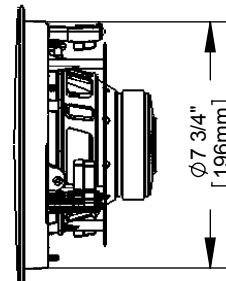

Triad InCeiling Bronze OpenRound

Top View

Front View

Side View

**Front View
Round Grill**

**Front View
Square Grill**