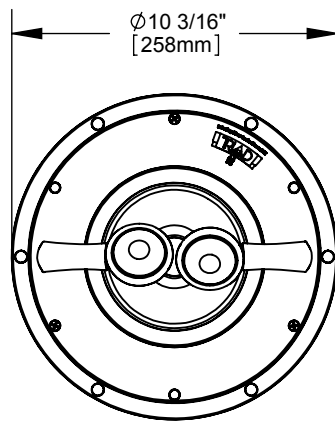

Triad InCeiling Silver DT OpenRound

Top View

Front View

Side View

Front View
Round Grill

Front View
Square Grill