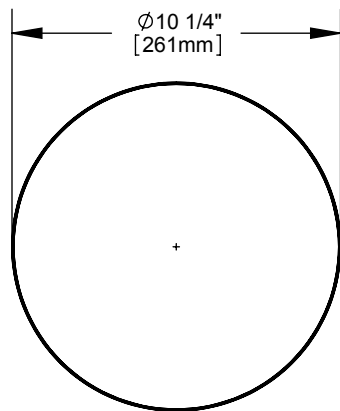

Triad InCeiling Silver DT OpenRound

Top View

Front View

Side View

Front View
Round Grill

Front View
Square Grill