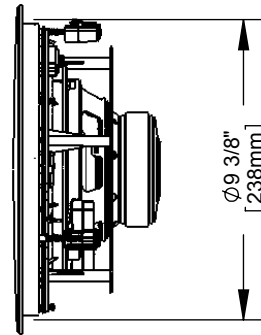

Triad InCeiling Silver DT OpenRound

Top View

Front View

Side View

Front View
Round Grill

Front View
Square Grill