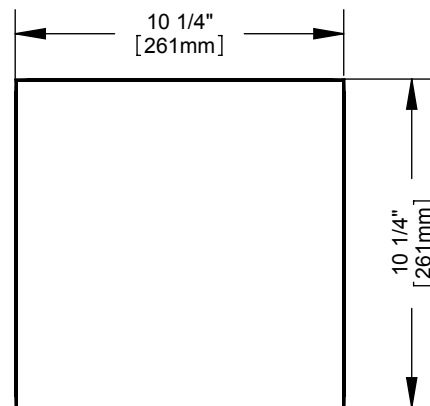

Triad InCeiling Silver DT OpenRound

Top View

Front View

Side View

Front View
Round Grill

Front View
Square Grill