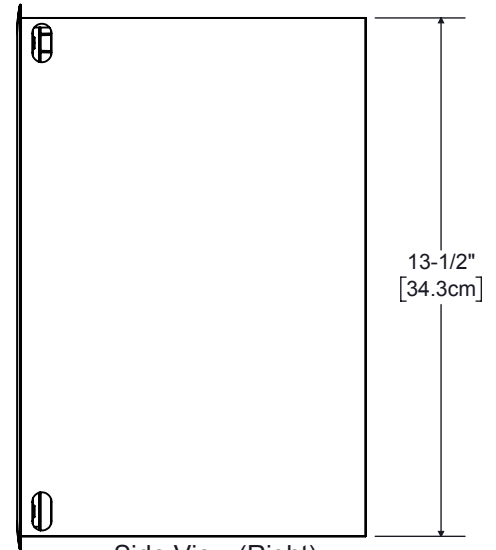

Top View

Binding Post Cup

Front View

Side View (Right)

**TRIAD SPEAKERS, INC.**  
 15835 NE CAMERON BLVD  
 PORTLAND, OR 97230  
 TEL: 503.256.2600  
 FAX: 503.256.5966  
 1.800.666.6316

FRAME SIZE G			
(OUTER DIMENSIONS)			
	NARROW	WIDE	FRAMELESS
W	14.20in	14.81in	14.97in
	36.1cm	37.6cm	38.0cm
H	14.20in	14.81in	14.97in
	36.1cm	37.6cm	38.0cm