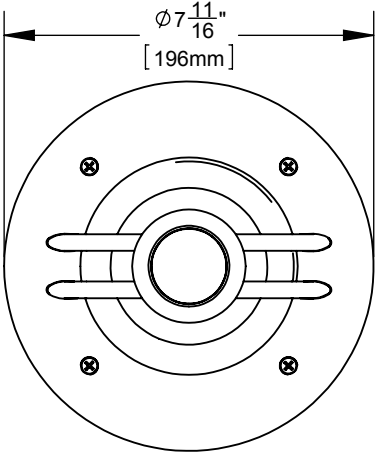

# Triad InCeiling R25 Open

Top View

Front View

Side View

Front View  
Round Grill

Front View  
Square Grill