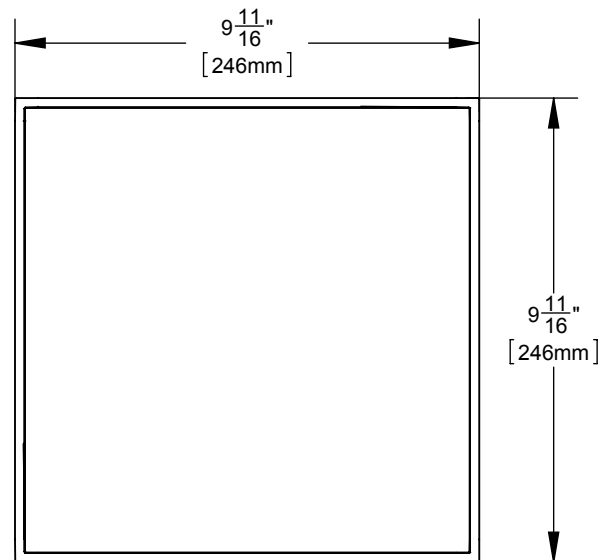

Triad InCeiling R26 Open

Top View

Front View

Side View

Front View
Round Grill

Front View
Square Grill